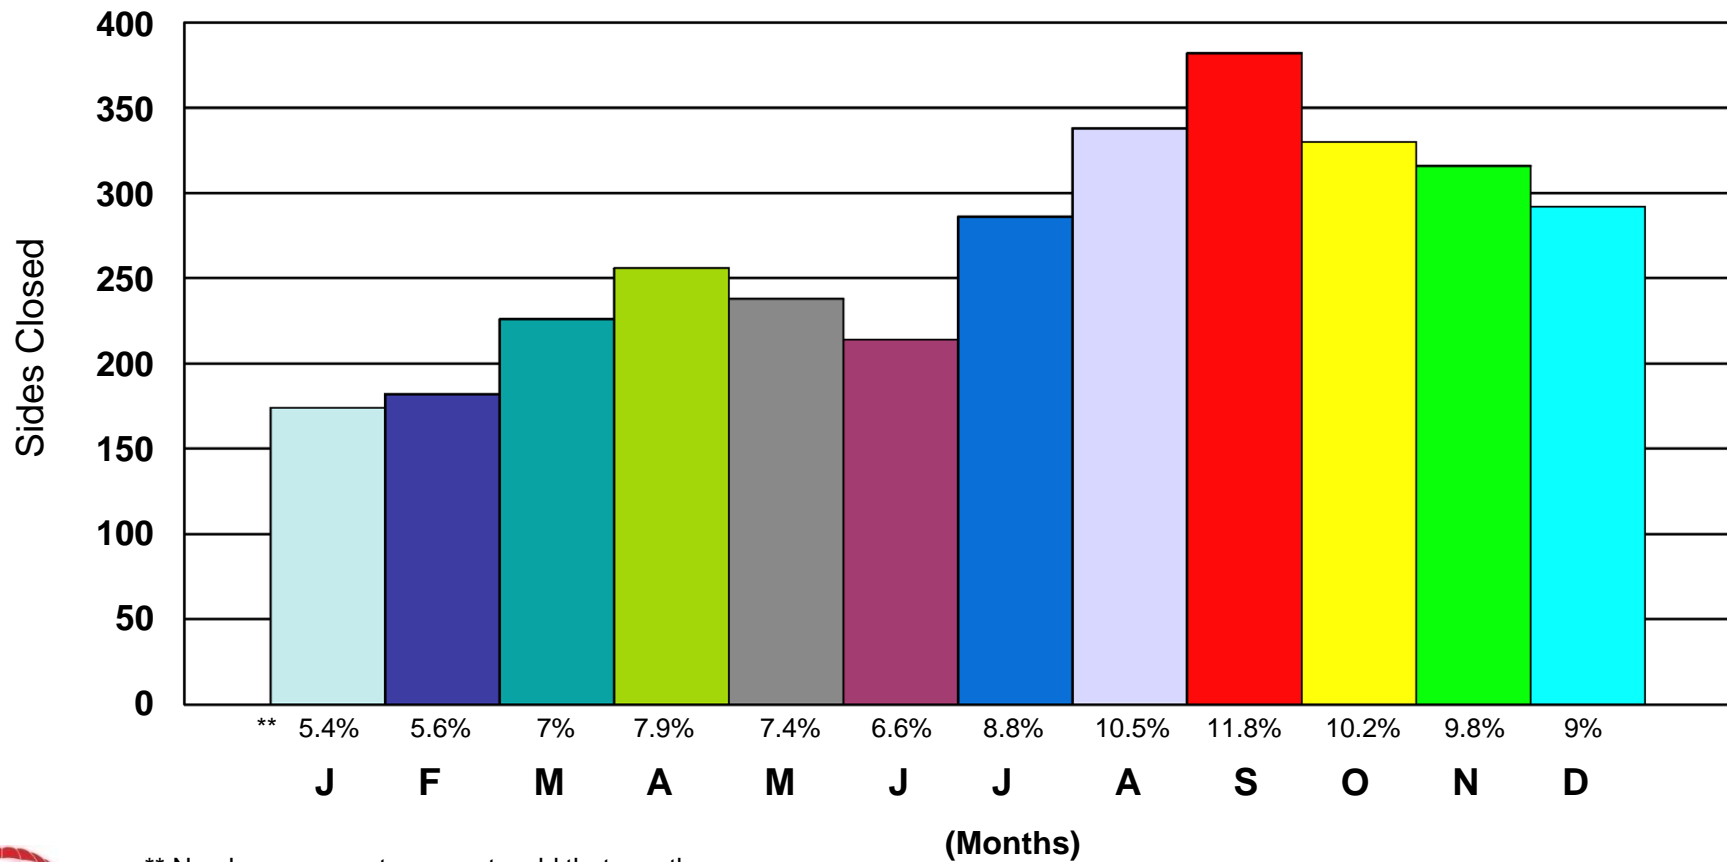

2011 Sales Distribution by Month

Summit Association Sales, All Areas (Sides Closed)

** Number represents percent sold that month

2011 Statistics

Source: SAR Sold Data